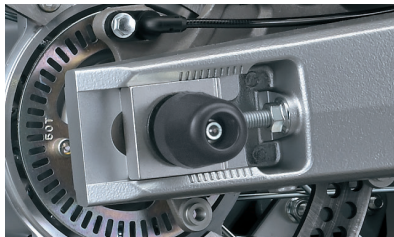

6 Rear Axle Slider

64700-37810-000 **DR-Z4S** **DR-Z4SM**

Helps mitigate damage. Made of nylon.