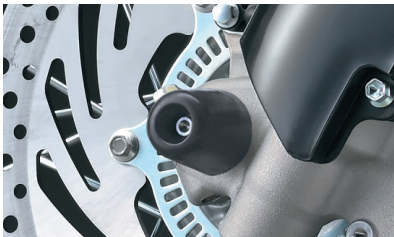

READY 4 ANYTHING

DR-Z 400 DR-Z 400SM

ACCESSORIES

YOUR STREETS.
YOUR PLAYGROUND.

1 Knuckle Cover

57300-37810-000 **DR-Z4S** **DR-Z4SM**

Helps protect your hands from the small stones and mud while adding stylish appeal. Includes the SUZUKI logo.

2 DC Socket

38850-37810-000 **DR-Z4S** **DR-Z4SM**

Gives you the option to use electric devices. Installed on the handlebar clamp.

3 Front Brake Disc Cover

59230-37810-000 **DR-Z4S**

Reduces the adherence of mud to the brake disc. Not applicable for DR-Z4SM.

⚠ Not in combination with Front Axle Slider (p/n 54700-37810-000).

4 Rear Brake Disc Cover

69230-37810-000 **DR-Z4S** **DR-Z4SM**

Reduces the adherence of mud to the brake disc.

5 Front Axle Slider

54700-37810-000 **DR-Z4S** **DR-Z4SM**

7 Aluminum Skid Plate

42500-37810-000 **DR-Z4S** **DR-Z4SM**

Helps protect the engine cases. Made of aluminum.

8 Low Seat

45100-37810-000 **DR-Z4S** **DR-Z4SM**

30mm lower than the standard seat. It uses a higher density polyurethane foam to enhance ride comfort while ensuring good foot reach.