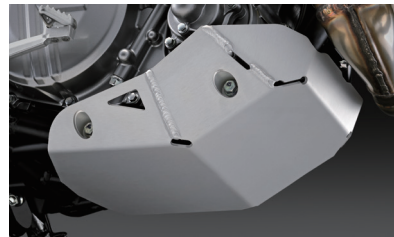

2 DC Socket

38850-37810-000 **DR-Z4S** **DR-Z4SM**

Gives you the option to use electric devices. Installed on the handlebar clamp.

3 Front Brake Disc Cover

59230-37810-000 **DR-Z4S**

Reduces the adherence of mud to the brake disc. Not applicable for DR-Z4SM.

Helps mitigate damage. Made of nylon.

⚠ Not in combination with Front Brake Disc Cover (p/n 59230-37810-000).

6 Rear Axle Slider

64700-37810-000 **DR-Z4S** **DR-Z4SM**

Helps mitigate damage. Made of nylon.

7 Aluminum Skid Plate

42500-37810-000 **DR-Z4S** **DR-Z4SM**

Helps protect the engine cases. Made of aluminum.

8 Low Seat

45100-37810-000 **DR-Z4S** **DR-Z4SM**

30mm lower than the standard seat. It uses a higher density polyurethane foam to enhance ride comfort while ensuring good foot reach.